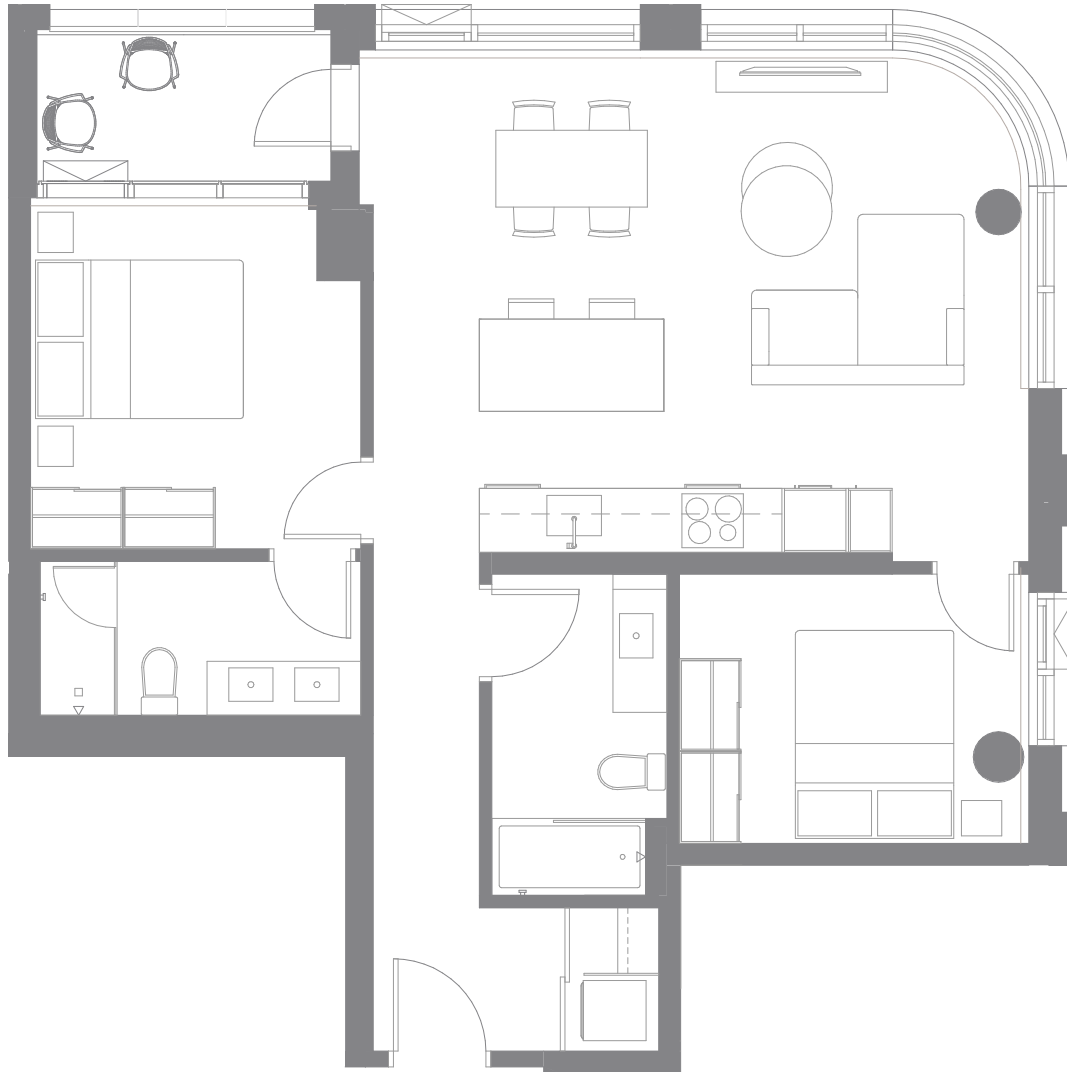

2B9
2 CHAMBRES / BEDROOMS

2 SALLES DE BAIN / BATHROOMS
 LOGGIA / LOGGIA

Mansfield

Unités / Units

903, 911^M, 1003, 1011^M,
 1103, 1111^M, 1203,
 1211^M, 1303, 1311^M

905 pi²/sq. ft.
 LOGGIA / LOGGIA 58 pi²/sq. ft.

Total **963** pi²/sq. ft.

CUISINE SALLE À MANGER KITCHEN DINING ROOM 16' - 11" x 16' - 4"	SÉJOUR LIVING ROOM 11' - 10" x 14' - 3"	CHAMBRE PRINCIPALE MASTER BEDROOM 10' - 8" x 11' - 5"	SALLE DE BAIN PRINCIPALE MASTER BATHROOM 10' - 9" x 5' - 0"
CHAMBRE 2 BEDROOM 2 11' - 4" x 8' - 9"	SALLE DE BAIN BATHROOM 5' - 8" x 10' - 5"	LOGGIA LOGGIA 9' - 7" x 4' - 10"	