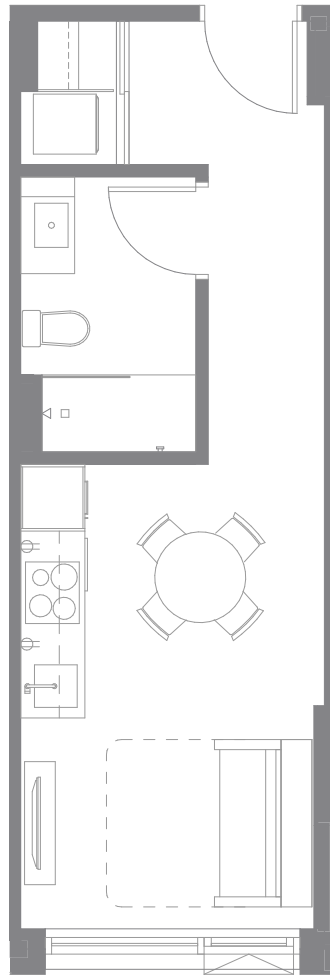

C-19
STUDIO

1 SALLE DE BAIN / BATHROOM

Mansfield

Unités / Units
705, 805

333 pi²/sq. ft.

CUISINE
SALLE À MANGER
KITCHEN
DINING ROOM

9' - 10" x 8' - 3"

CHAMBRE
SÉJOUR
BEDROOM
LIVING ROOM

9' - 10" x 6' - 10"

SALLE DE BAIN
BATHROOM

5' - 8" x 8' - 11"

MANSFIELD

ÉTAGE / FLOOR 7-8