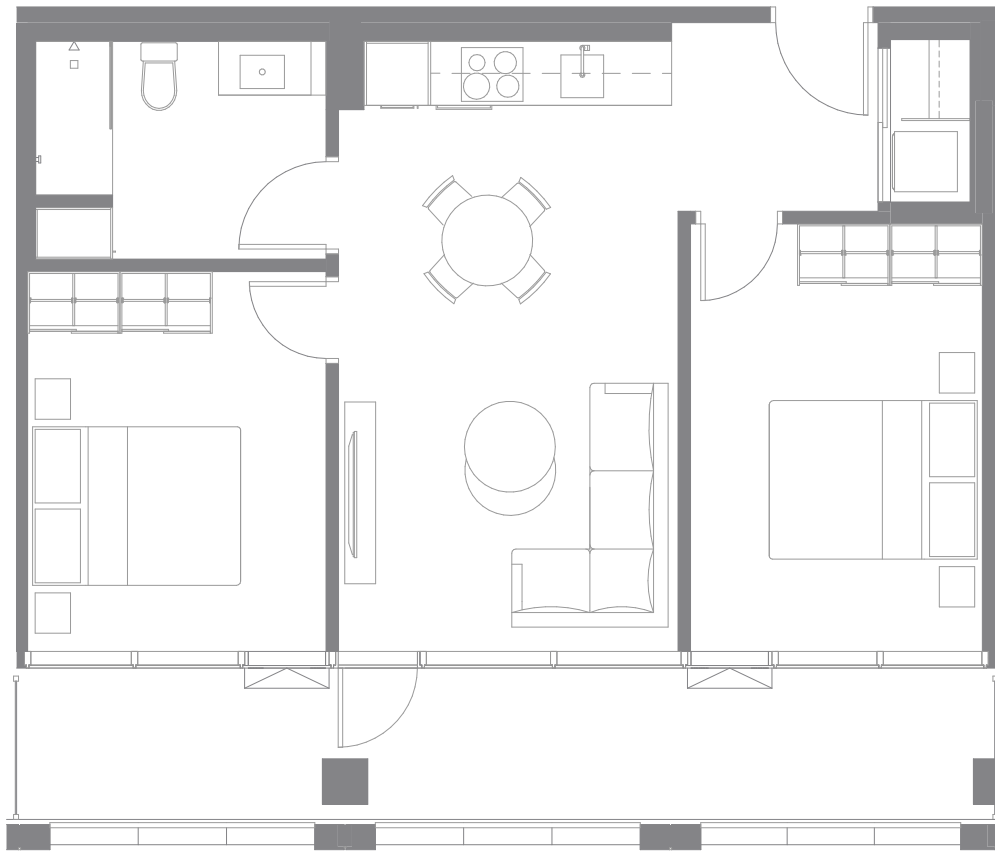

C-20
2 CHAMBRES / BEDROOMS

Mansfield

Unités / Units

1805

1 SALLE DE BAIN / BATHROOM
 LOGGIA

684 pi²/sq. ft.

LOGGIA 188 pi²/sq. ft.

Total **872** pi²/sq. ft.

CUISINE KITCHEN	SALLE À MANGER DINING ROOM	SÉJOUR LIVING ROOM	CHAMBRE 1 BEDROOM 1
10' - 10" x 5' - 6"	11' - 0" x 6' - 9"	11' - 0" x 9' - 4"	9' - 6" x 13' - 11"
CHAMBRE 2 BEDROOM 2	SALLE DE BAIN BATHROOM	LOGGIA	
9' - 8" x 12' - 4"	9' - 5" x 7' - 1"	31' - 10" x 5' - 10"	

MANSFIELD

ÉTAGE / FLOOR 18